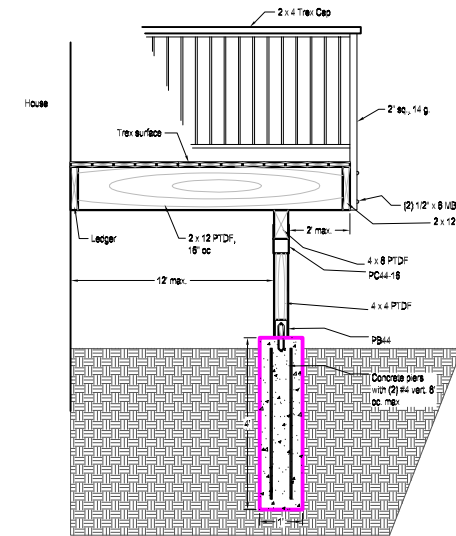

South Deck & Arbor Elevation

West Deck & Arbor Elevation

Deck & Rail Elevation Detail

West Deck & Arbor Elevation

Arbor Dimensions

Stubblefield Landscape Inc.

(925)937-9920 Lic. no: 344303

Hardscape Details,
Deck and Arbor Elevations

Drawn: DLK
Revisions
Date
Scale: NTS

Sheet 3
Of 4