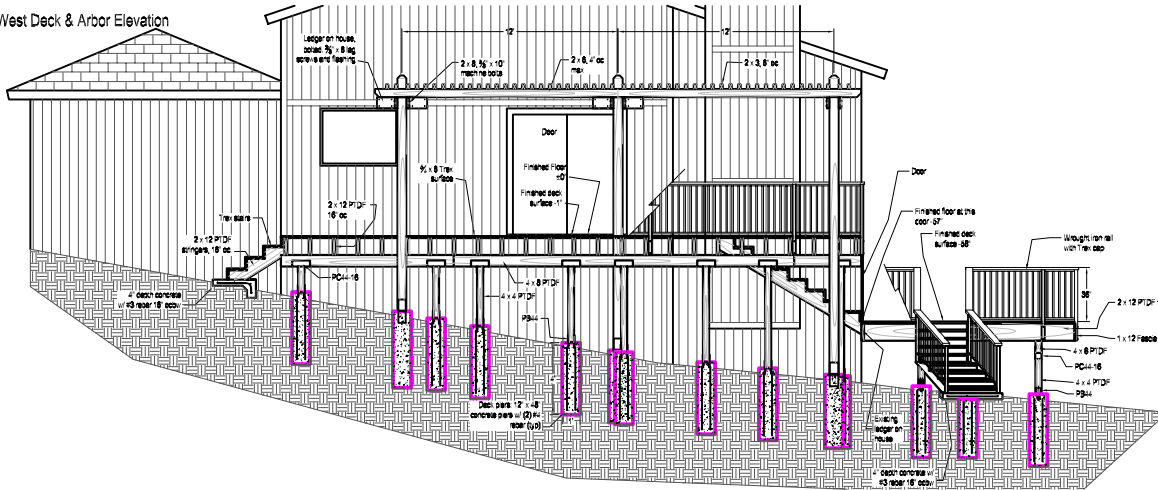

South Deck & Arbor Elevation

West Deck & Arbor Elevation

Deck & Rail Elevation Detail

West Deck & Arbor Elevation

Arbor Dimensions

Stubblefield Landscape Inc.

(925)937-9920 Lic. no: 344303

Hardscape Details,
Deck and Arbor Elevations

Drawn: DLK
Revisions
Date
Scale: NTS

Sheet 3
Of 4