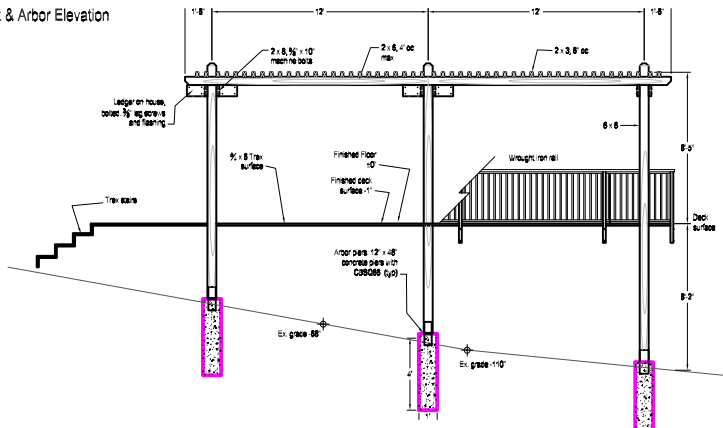

South Deck & Arbor Elevation

West Deck & Arbor Elevation

Deck & Rail Elevation Detail

West Deck & Arbor Elevation

Arbor Dimensions

Stubblefield Landscape Inc.

(925)937-9920 Lic. no: 344303

Hardscape Details,
Deck and Arbor Elevations

Drawn: DLK
Revisions
Date
Scale: NTS

Sheet 3
Of 4