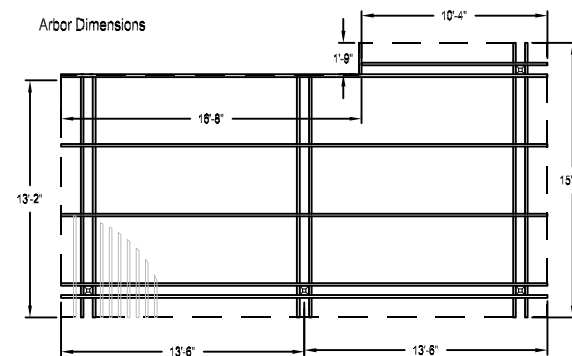

South Deck & Arbor Elevation

West Deck & Arbor Elevation

Deck & Rail Elevation Detail

West Deck & Arbor Elevation

Arbor Dimensions

Stubblefield Landscape Inc.

(925)937-9920 Lic. no: 344303

Hardscape Details,
Deck and Arbor Elevations

Drawn: DLK
Revisions
Date
Scale: NTS

Sheet 3
Of 4