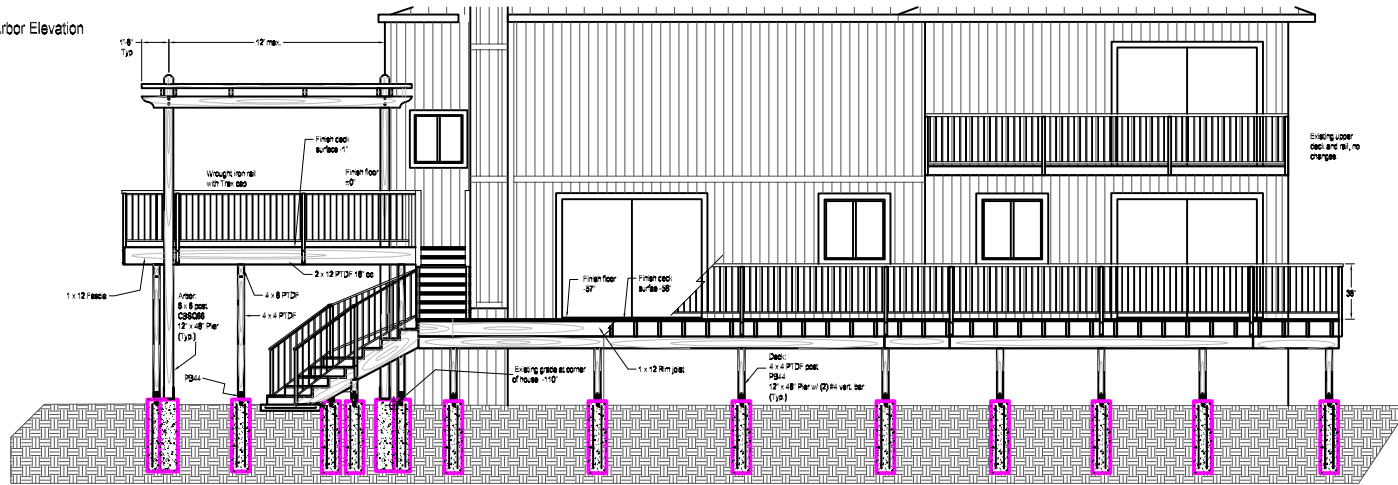

South Deck & Arbor Elevation

West Deck & Arbor Elevation

Deck & Rail Elevation Detail

West Deck & Arbor Elevation

Arbor Dimensions

Stubblefield Landscape Inc.

(925)937-9920 Lic. no: 344303

Hardscape Details,
Deck and Arbor Elevations

Drawn: DLK
Revisions
Date
Scale: NTS

Sheet 3
Of 4