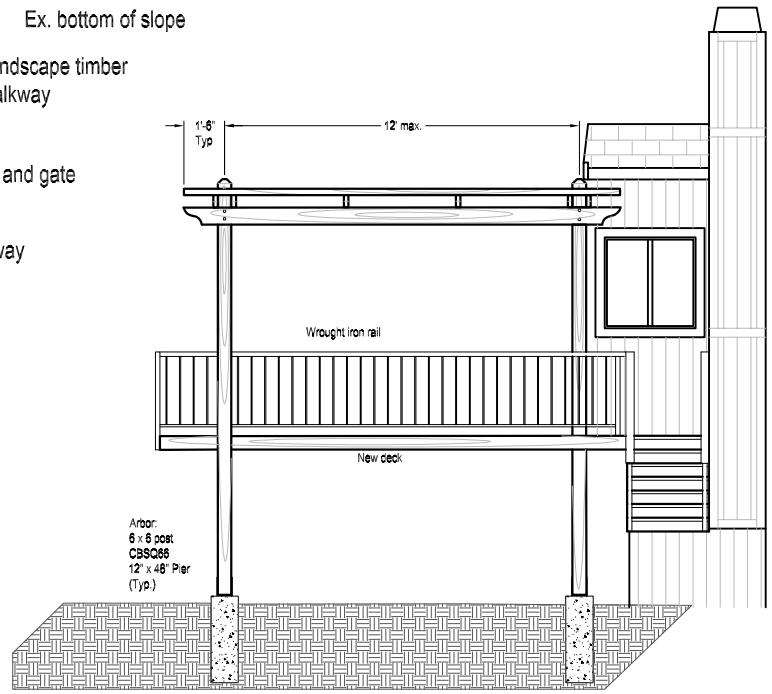

- Low Voltage Lighting
- Pathlight
 - ▲ Uplight
 - Downlight
 - ▲ Decklight

Stubblefield Landscape Inc.
(925) 937-9920 Lic. no: 344303

Hardscape Plan,
Details

Date	Drawn DLK	Revisions
Scale NTS		