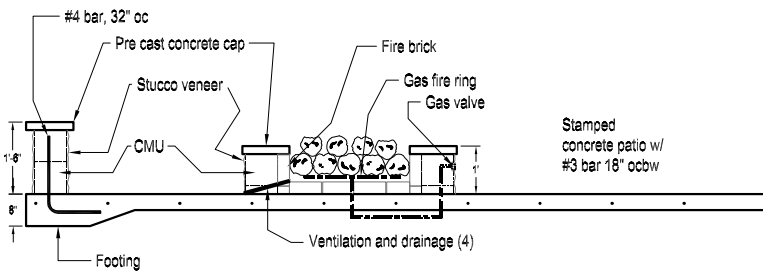

2 Fire Pit and Seat Wall Details  
Scale: 3/4" = 1'-0"

3 Outdoor Kitchen Detail, end view  
Scale: 1/2" = 1'-0"

3 Outdoor Kitchen Detail, side view  
Scale: 1/2" = 1'-0"