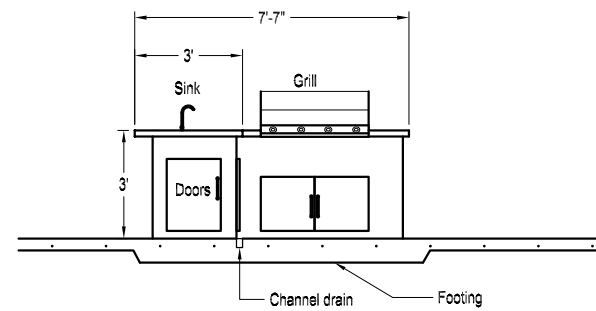

2 Fire Pit and Seat Wall Details  
Scale: 3/4" = 1'-0"

3 Outdoor Kitchen Detail, end view  
Scale: 1/2" = 1'-0"

3 Outdoor Kitchen Detail, side view  
Scale: 1/2" = 1'-0"